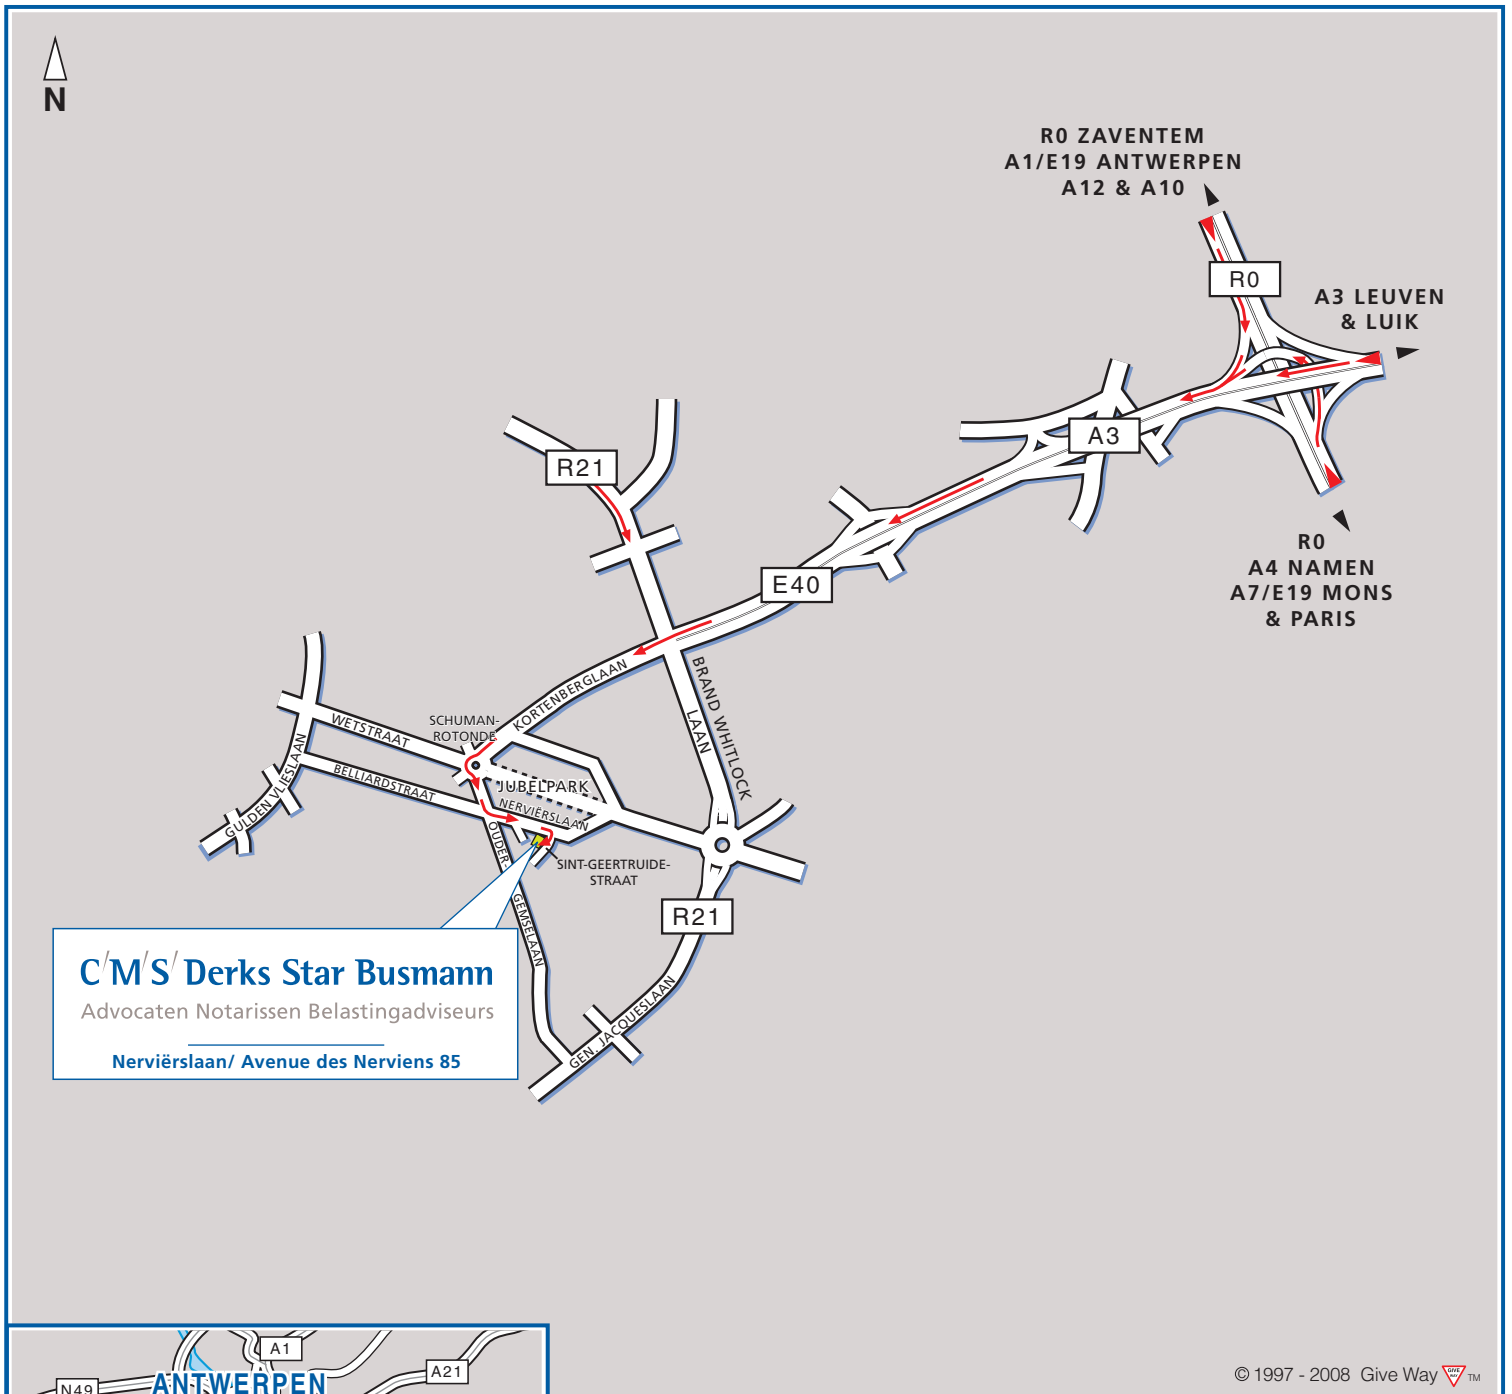

C/M/S/ Derks Star Busmann

Advocaten Notarissen Belastingadviseurs

Nerviërslaan/ Avenue des Nerviens 85

1040 Brussel

T +31 (0)2 650 04 50

F +31 (0)2 650 04 59

brussel@cms-dsb.com

www.cms-dsb.com

© 1997 - 2008 Give Way

Antwerpen: U volgt vanaf Antwerpen de autoweg A1/E19 tot aan de Ring van Brussel. Bij de splitsing neemt u de richting Luik-Leuven. Na circa 3km op de ring neemt u de richting Brussel. U komt nu op autoweg A3/E40. Aan het einde van de autosnelweg gaat u richting "Centre/Centrum/Europese Instellingen/Institutions Européennes (middelste rijvakken aanhouden). Houd na 1,5 km rechts aan op de Belliard-Cortenberghunnel. U komt nu op de Kortenberghaan/Avenue de Cortenbergh. Aan het einde van de Kortenberghaan, op de (Schuman)rotonde, de vierde afslag nemen. U komt nu op de Oudergemselaan/Avenue d'Auderghem. Ga na 450 meter linksaf. U komt nu op Nerviërslaan/Avenue des Nerviens en rijdt parallel met het Jubelpark/Parc du Cinquantenaire. Ons kantoor (huisnummer 85) bevindt zich op de hoek van de Nerviërslaan en de Sint-Geertruidestraat/Rue Sainte- Gertrude, de tweede zijstraat aan uw rechterhand. De ingang van ons kantoor en ook de parkeergarage bevinden zich rechts in de Sint-Geertruidestraat/ Rue Sainte- Gertrude. De parkeerplaatsen voor CMS bevinden zich op -2 en zijn aangegeven. Ons kantoor bevindt zich op de vierde verdieping. Gelieve u daar aan te melden.

Antwerp: From Antwerp follow the highway A1/E19 until the Brussels ringroad. At the junction follow the direction Luik-Leuven. After about 3 km take the direction Luik-Leuven-Brussel, stay in the right lane and follow signs for Brussel onto highway A3/E40. At the end of the highway follow directions for 'Centre/Centrum/Europese Instellingen/Institutions Européennes' (Stay in the middle lanes). After 1,5 km take the right lane in the 'Belliard-Cortenbergh tunnel'. You are now on the 'Kortenberghaan/Avenue de Cortenbergh'. At the end of the 'Kortenberghaan', take the fourth turnoff on the (Schuman)roundabout. This is the 'Oudergemselaan/Avenue d'Auderghem'. After 450 metres take a right. You are now on the 'Nerviërslaan/Avenue des Nerviens' and are driving parallel to the 'Jubelpark/Parc du Cinquantenaire'. You will find our office (number 85) at the corner of the 'Nerviërslaan' and the 'Sint-Geertruidestraat/ Rue Sainte- Gertrude', this is the second street on the right. The entrance of our office and our private parking is on the right in the 'Sint-Geertruidestraat/ Rue Sainte- Gertrude.' The parking spaces of CMS are on floor -2 and are signposted. Our offices are on level 4. Please report at the reception.